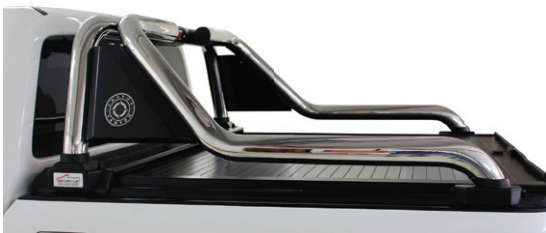

VW AMAROK CANYON & ISUZU COLORADO **SECURI LID APPROVED SPORTS BARS**

STAINLESS STEEL & BLACK STAINLESS

PRE-CUT BARS WITH SECURI LID MOUNTING BRACKETS

VW AMAROK CANYON

PART NUMBER: 250053-SEC

**VW AMAROK CANYON SECURI-LID SPORTS
BAR STAINLESS**

ISUZU COLORADO

PART NUMBER: ISU-COLORASEC-S

ISUZU COLORADO SECURI-LID SPORTS BAR STAINLESS

PART NUMBER: ISU-COLORASEC-B

ISUZU COLORADO SECURI-LID SPORTS BAR BLACK

WE USE PREMIUM GRADE 304 SERIES STAINLESS STEEL